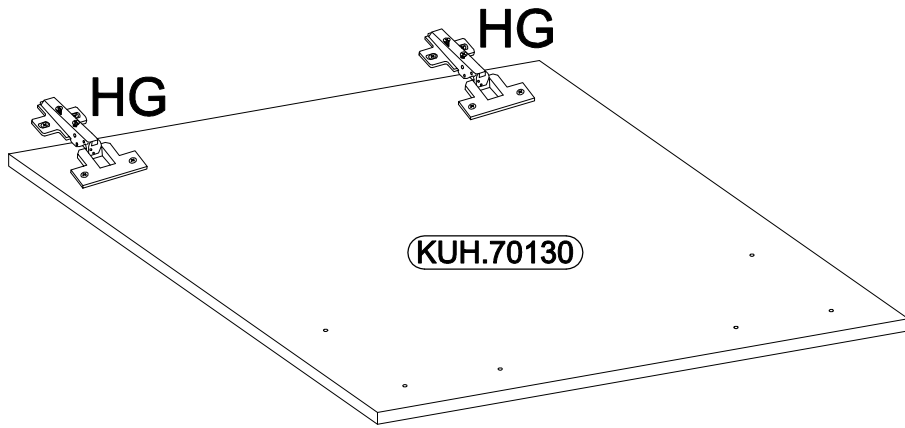

60 DK-2100 2F  
FRONT

Ø4.0x30mm	
	
R2	S
4	2

ISM-KUH-01543

1

2

Ø35/0mm	Ø3.5x13mm
	
[CD] HG	P5
5	10

3

Ø4.0x30mm