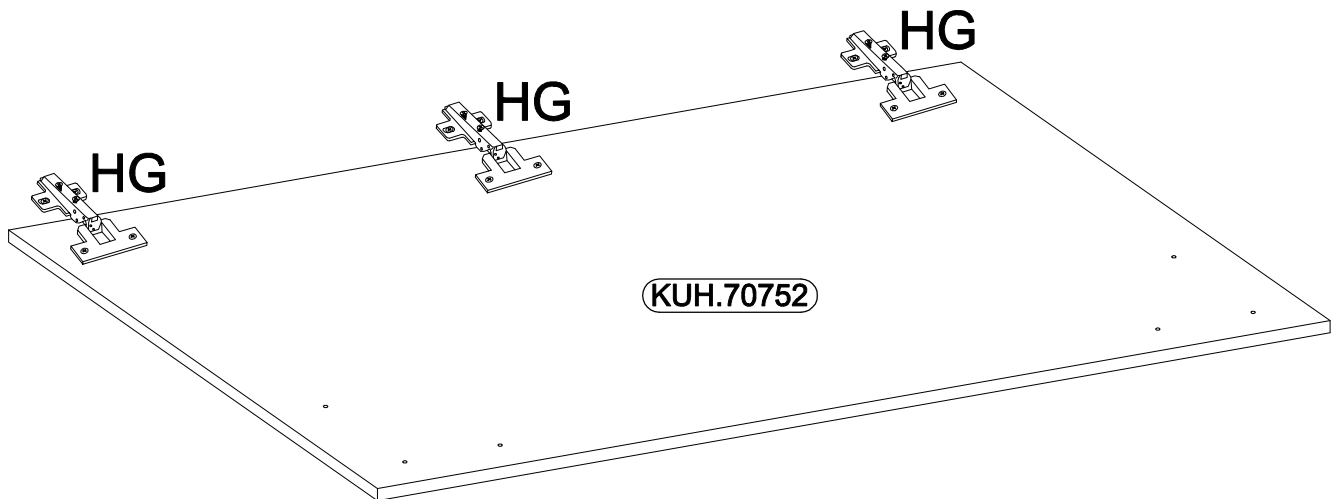

60 DK-2100 2F  
FRONT

Ø4.0x30mm	
	
R2	S
4	2

ISM-KUH-01543

1

2

Ø35/0mm	Ø3.5x13mm
	
[CD] HG	P5
5	10

3

Ø4.0x30mm