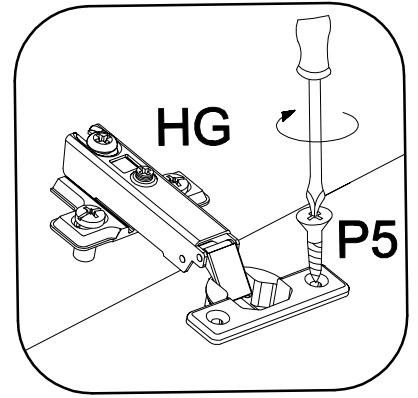

60 DK-2100 2F  
FRONT

Ø4.0x30mm	
	
R2	S
4	2

ISM-KUH-01543

1

2

Ø35/0mm	Ø3.5x13mm
	
[CD] HG	P5
5	10

3

Ø4.0x30mm