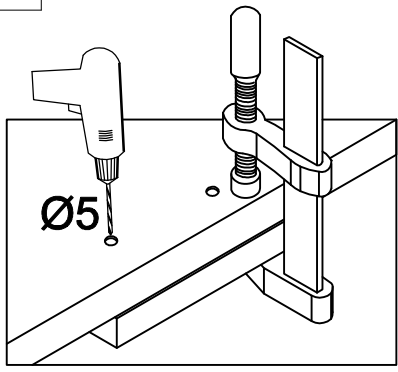

60 DK-2100 2F  
FRONT

Ø4.0x30mm	
	
R2	S
4	2

ISM-KUH-01543

1

2

Ø35/0mm	Ø3.5x13mm
	
[CD] HG	P5
5	10

3

Ø4.0x30mm