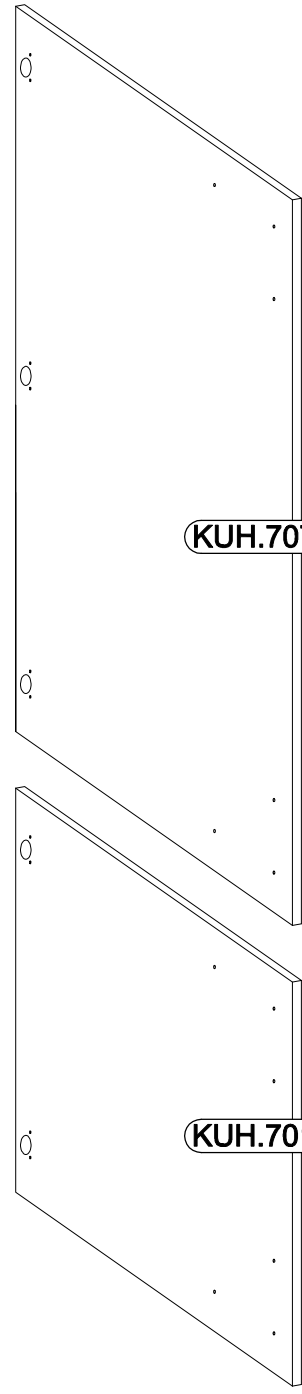

60 DK-2100 2F  
FRONT

Ø4.0x30mm	
	
R2	S
4	2

ISM-KUH-01543

1

2

Ø35/0mm	Ø3.5x13mm
	
[CD] HG	P5
5	10

3

Ø4.0x30mm